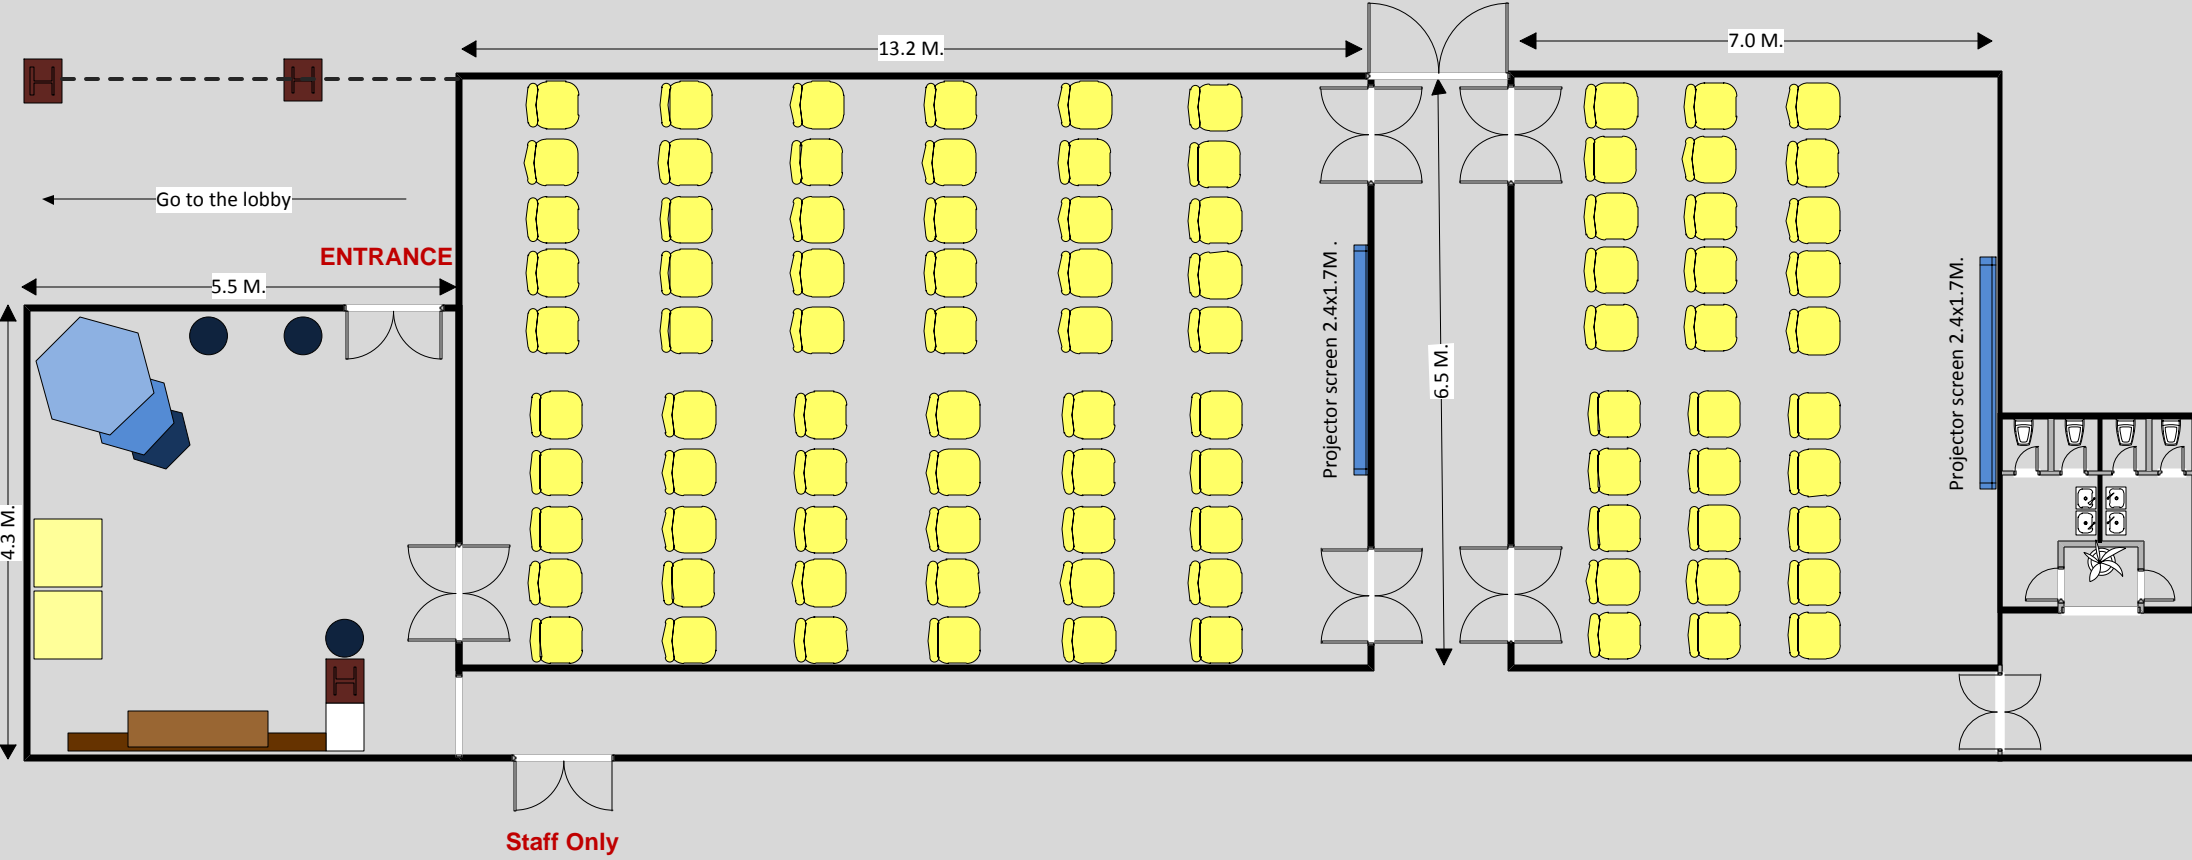

Promthep1 meeting room
Boardroom 34 pax

Promthep2 meeting room
Boardroom 16 pax

Promthep1 meeting room
Classroom 45 pax

Promthep2 meeting room
Classroom 27 pax

Promthep1 meeting room
Theater 60 pax

Promthep2 meeting room
Theatre 30 pax

Promthep1 meeting room
Round table of 10, 40 pax

Promthep2 meeting room
Round table of 10, 20 pax

Promthep1 meeting room
Cluster of 8, 32 pax

Promthep2 meeting room
Cluster of 8, 16 pax

Promthep1 meeting room
U- shape 36 pax

Promthep2 meeting room
U- shape 18 pax

Staff Only

Promthep1 meeting room
Cocktail 60 pax

Promthep2 meeting room
Cocktail 20 pax

THE NAI HARN
PHUKET

 Cocktail Table