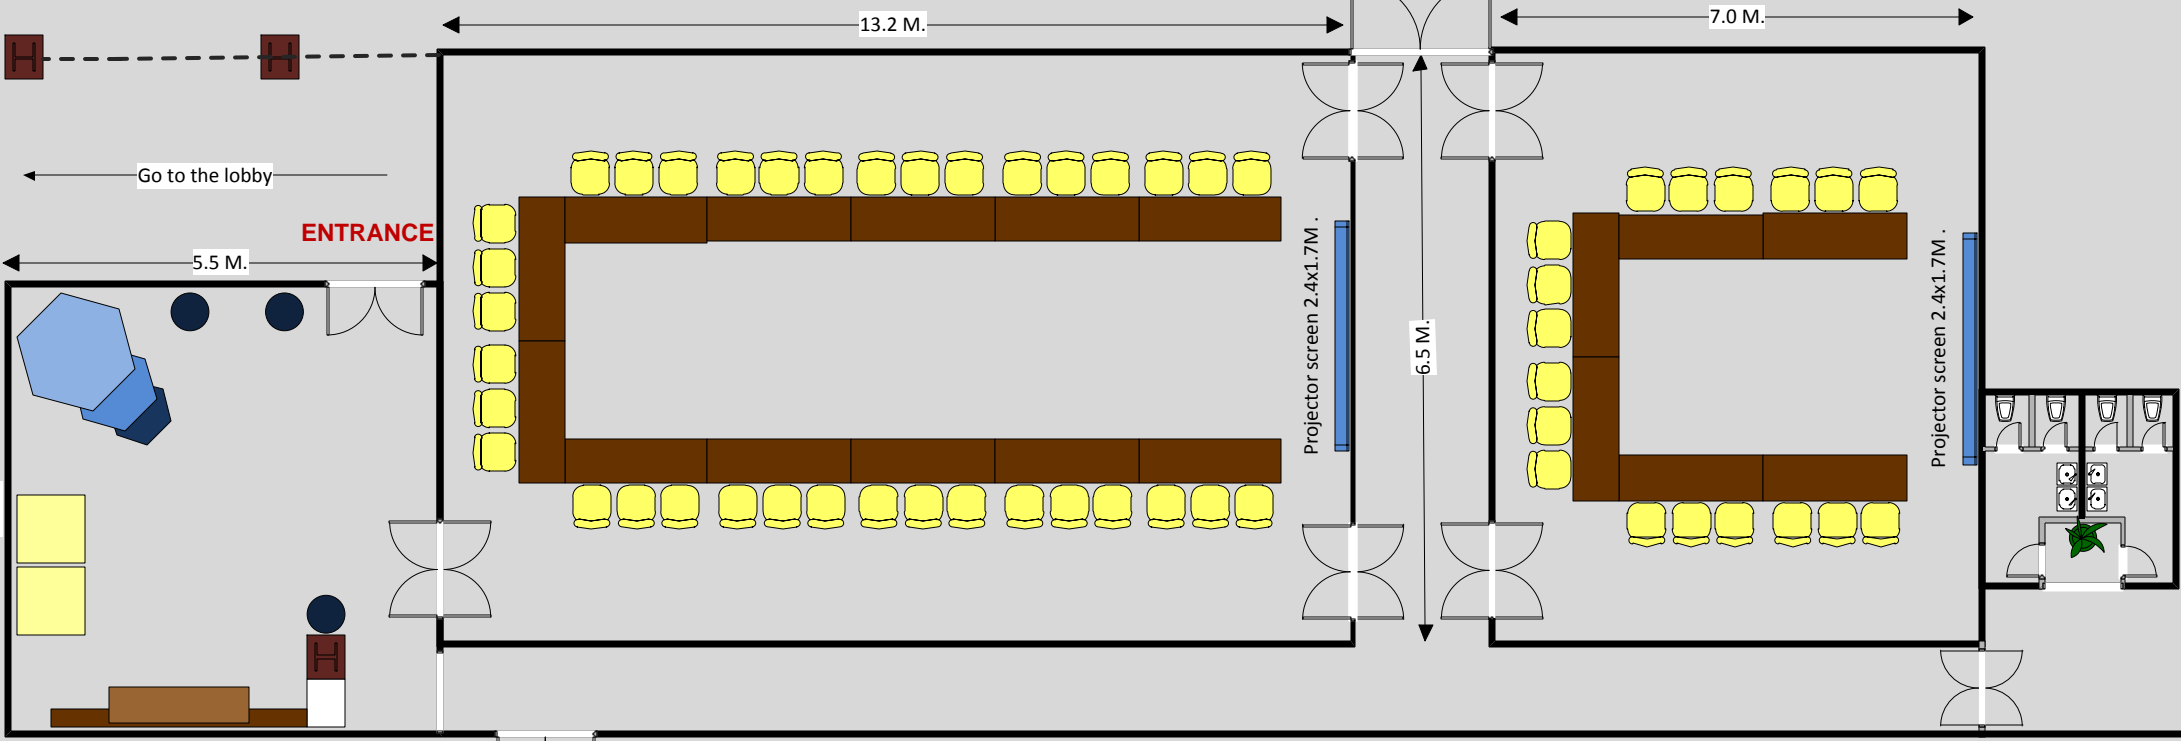

Promthep1 meeting room
Boardroom 34 pax

Promthep2 meeting room
Boardroom 16 pax

Promthep1 meeting room
Classroom 45 pax

Promthep2 meeting room
Classroom 27 pax

Promthep1 meeting room
Theater 60 pax

Promthep2 meeting room
Theatre 30 pax

Promthep1 meeting room
Round table of 10, 40 pax

Promthep2 meeting room
Round table of 10, 20 pax

Promthep1 meeting room
Cluster of 8, 32 pax

Promthep2 meeting room
Cluster of 8, 16 pax

Promthep1 meeting room
U- shape 36 pax

Promthep2 meeting room
U- shape 18 pax

Staff Only

Promthep1 meeting room
Cocktail 60 pax

Promthep2 meeting room
Cocktail 20 pax

THE NAI HARN
PHUKET

 Cocktail Table