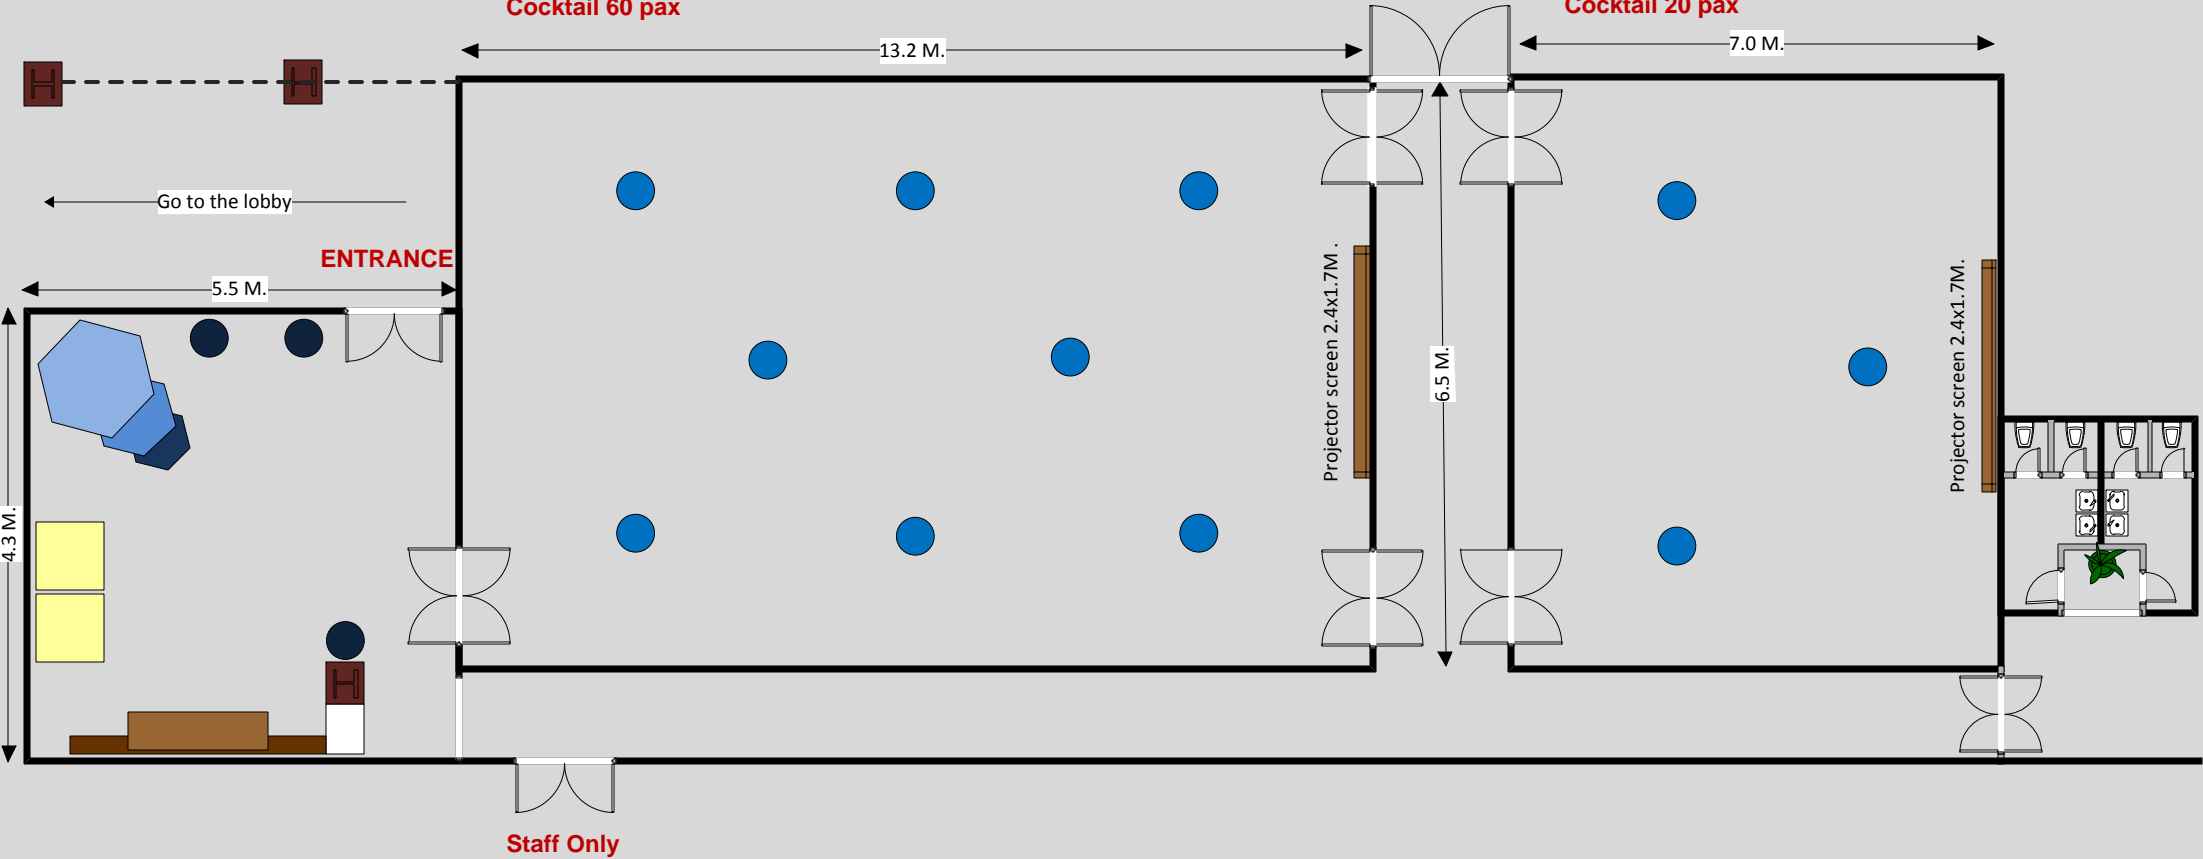

Promthep1 meeting room
Round table of 10, 40 pax

Promthep2 meeting room
Round table of 10, 20 pax

Promthep1 meeting room
Cluster of 8, 32 pax

Promthep2 meeting room
Cluster of 8, 16 pax

Promthep1 meeting room
U- shape 36 pax

Promthep2 meeting room
U- shape 18 pax

Staff Only

Promthep1 meeting room
Cocktail 60 pax

Promthep2 meeting room
Cocktail 20 pax

THE NAI HARN
PHUKET

 Cocktail Table