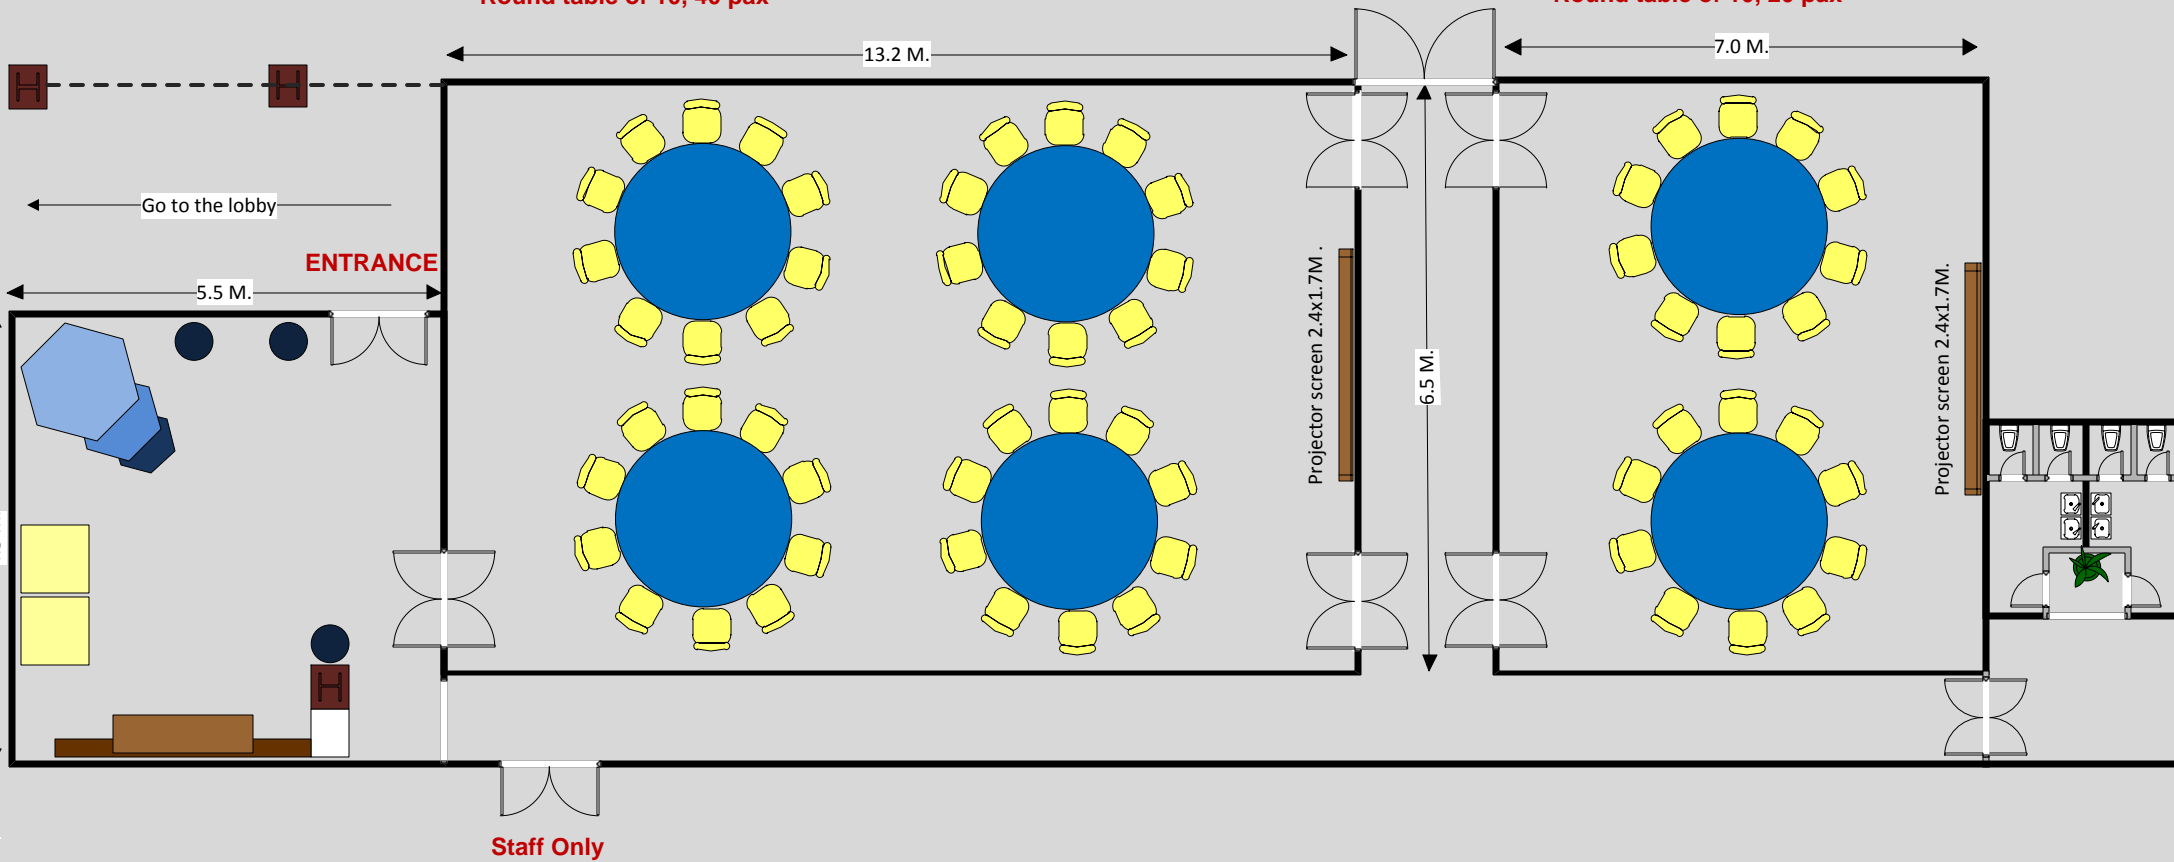

Promthep1 meeting room
Boardroom 34 pax

Promthep2 meeting room
Boardroom 16 pax

Promthep1 meeting room
Classroom 45 pax

Promthep2 meeting room
Classroom 27 pax

Promthep1 meeting room
Theater 60 pax

Promthep2 meeting room
Theatre 30 pax

Promthep1 meeting room
Round table of 10, 40 pax

Promthep2 meeting room
Round table of 10, 20 pax

Promthep1 meeting room
Cluster of 8, 32 pax

Promthep2 meeting room
Cluster of 8, 16 pax

Promthep1 meeting room
U- shape 36 pax

Promthep2 meeting room
U- shape 18 pax

Staff Only

Promthep1 meeting room
Cocktail 60 pax

Promthep2 meeting room
Cocktail 20 pax

THE NAI HARN
PHUKET

 Cocktail Table