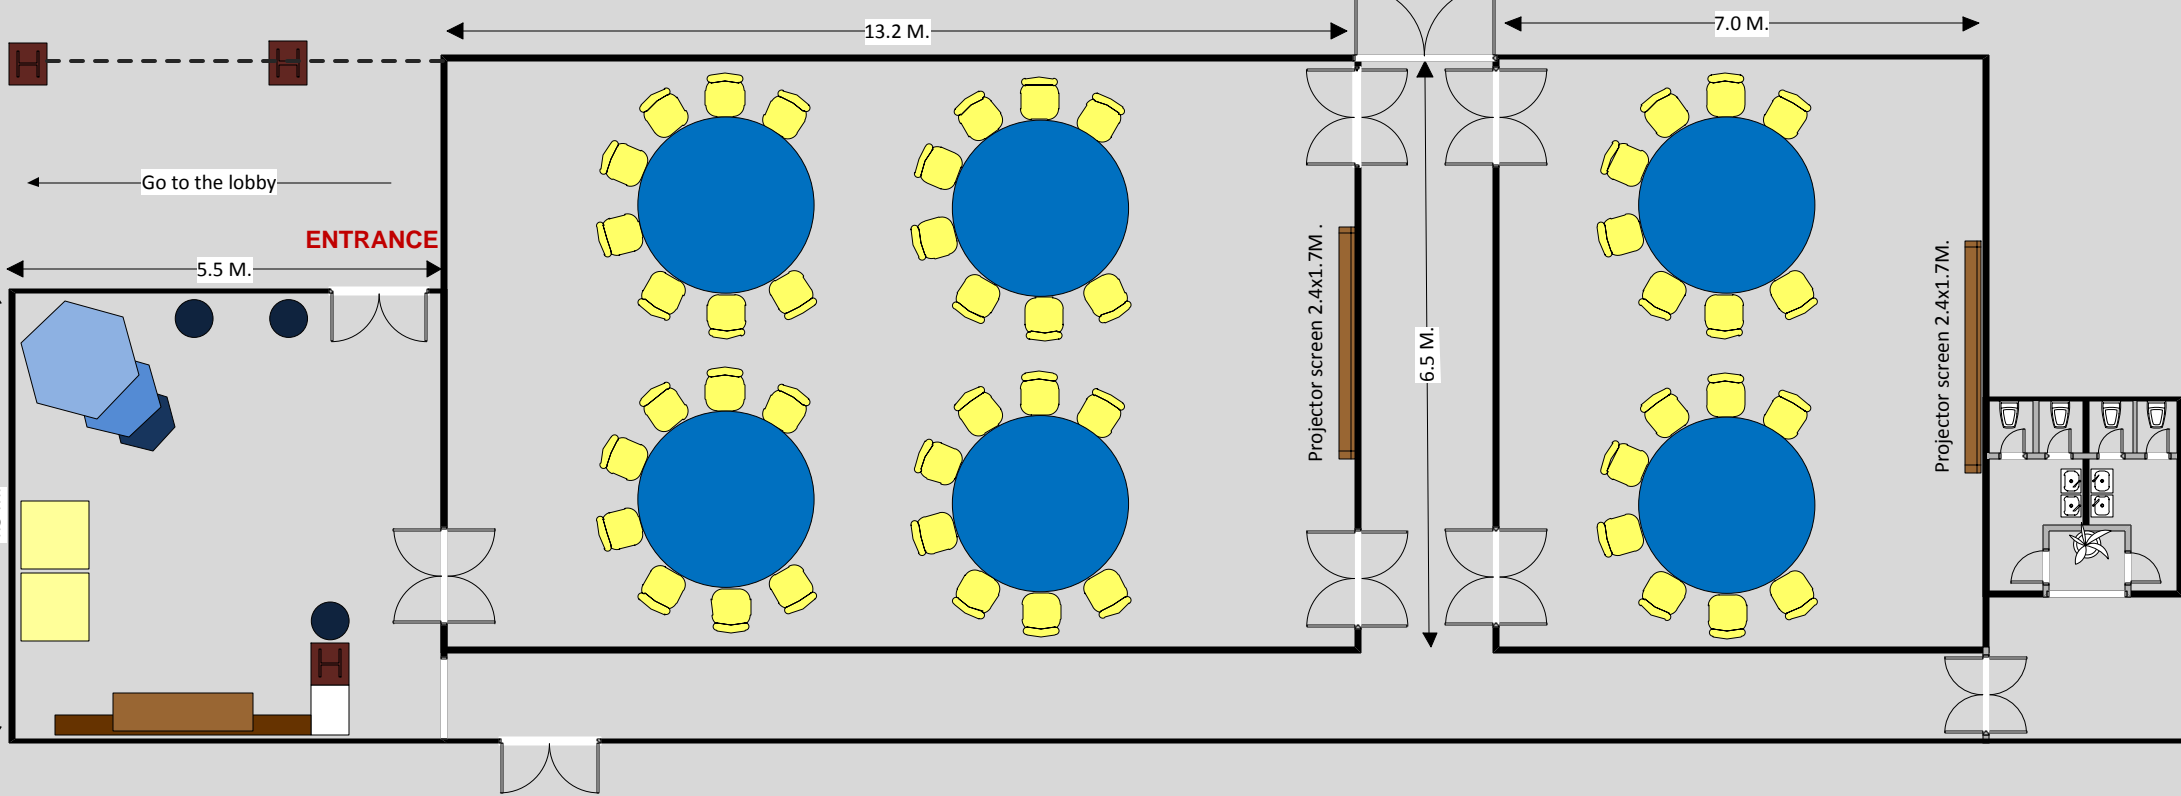

Promthep1 meeting room
Boardroom 34 pax

Promthep2 meeting room
Boardroom 16 pax

Promthep1 meeting room
Classroom 45 pax

Promthep2 meeting room
Classroom 27 pax

Promthep1 meeting room
Theater 60 pax

Promthep2 meeting room
Theatre 30 pax

Promthep1 meeting room
Round table of 10, 40 pax

Promthep2 meeting room
Round table of 10, 20 pax

Promthep1 meeting room
Cluster of 8, 32 pax

Promthep2 meeting room
Cluster of 8, 16 pax

Promthep1 meeting room
U- shape 36 pax

Promthep2 meeting room
U- shape 18 pax

Staff Only

Promthep1 meeting room
Cocktail 60 pax

Promthep2 meeting room
Cocktail 20 pax

THE NAI HARN
PHUKET

 Cocktail Table