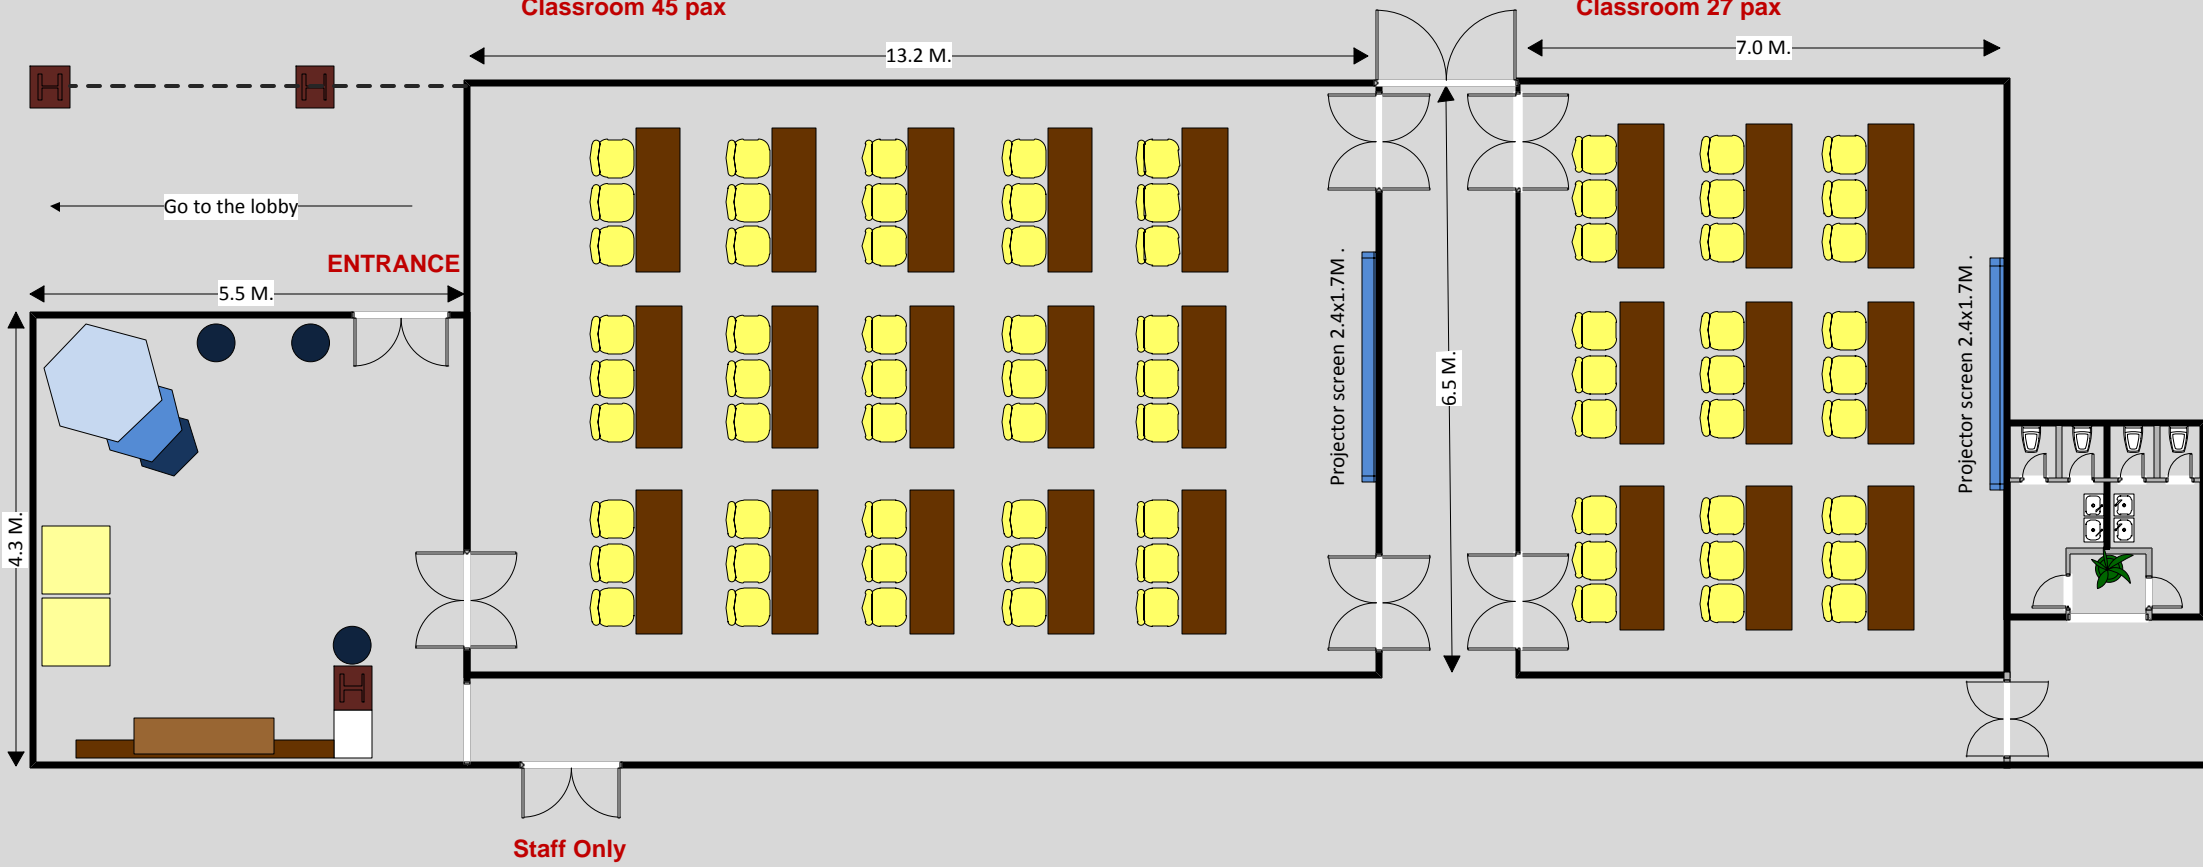

Promthep1 meeting room
Boardroom 34 pax

Promthep2 meeting room
Boardroom 16 pax

Promthep1 meeting room
Classroom 45 pax

Promthep2 meeting room
Classroom 27 pax

Promthep1 meeting room
Theater 60 pax

Promthep2 meeting room
Theatre 30 pax

Promthep1 meeting room
Round table of 10, 40 pax

Promthep2 meeting room
Round table of 10, 20 pax

Promthep1 meeting room
Cluster of 8, 32 pax

Promthep2 meeting room
Cluster of 8, 16 pax

Promthep1 meeting room
U- shape 36 pax

Promthep2 meeting room
U- shape 18 pax

Staff Only

Promthep1 meeting room
Cocktail 60 pax

Promthep2 meeting room
Cocktail 20 pax

THE NAI HARN
PHUKET

 Cocktail Table