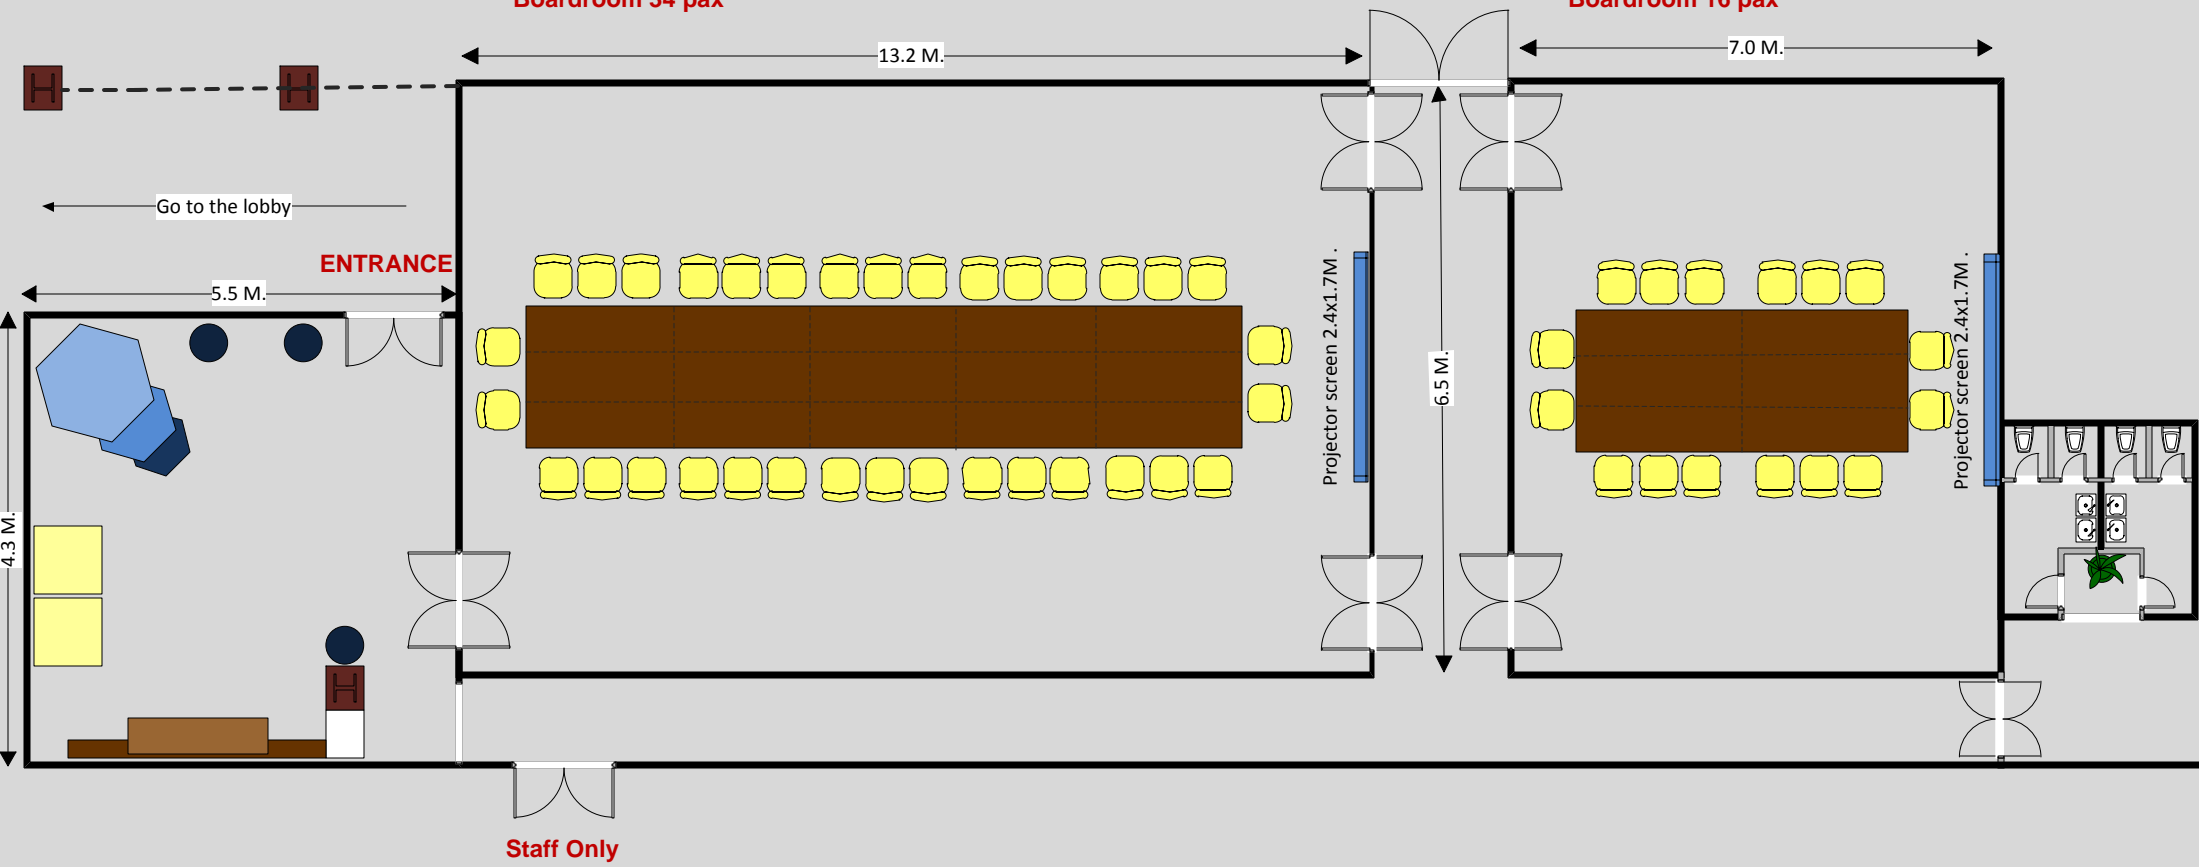

Promthep1 meeting room
Boardroom 34 pax

Promthep2 meeting room
Boardroom 16 pax

Promthep1 meeting room
Classroom 45 pax

Promthep2 meeting room
Classroom 27 pax

Promthep1 meeting room
Theater 60 pax

Promthep2 meeting room
Theatre 30 pax

Promthep1 meeting room
Round table of 10, 40 pax

Promthep2 meeting room
Round table of 10, 20 pax

Promthep1 meeting room
Cluster of 8, 32 pax

Promthep2 meeting room
Cluster of 8, 16 pax

Promthep1 meeting room
U- shape 36 pax

Promthep2 meeting room
U- shape 18 pax

Staff Only

Promthep1 meeting room
Cocktail 60 pax

Promthep2 meeting room
Cocktail 20 pax

THE NAI HARN
PHUKET

 Cocktail Table