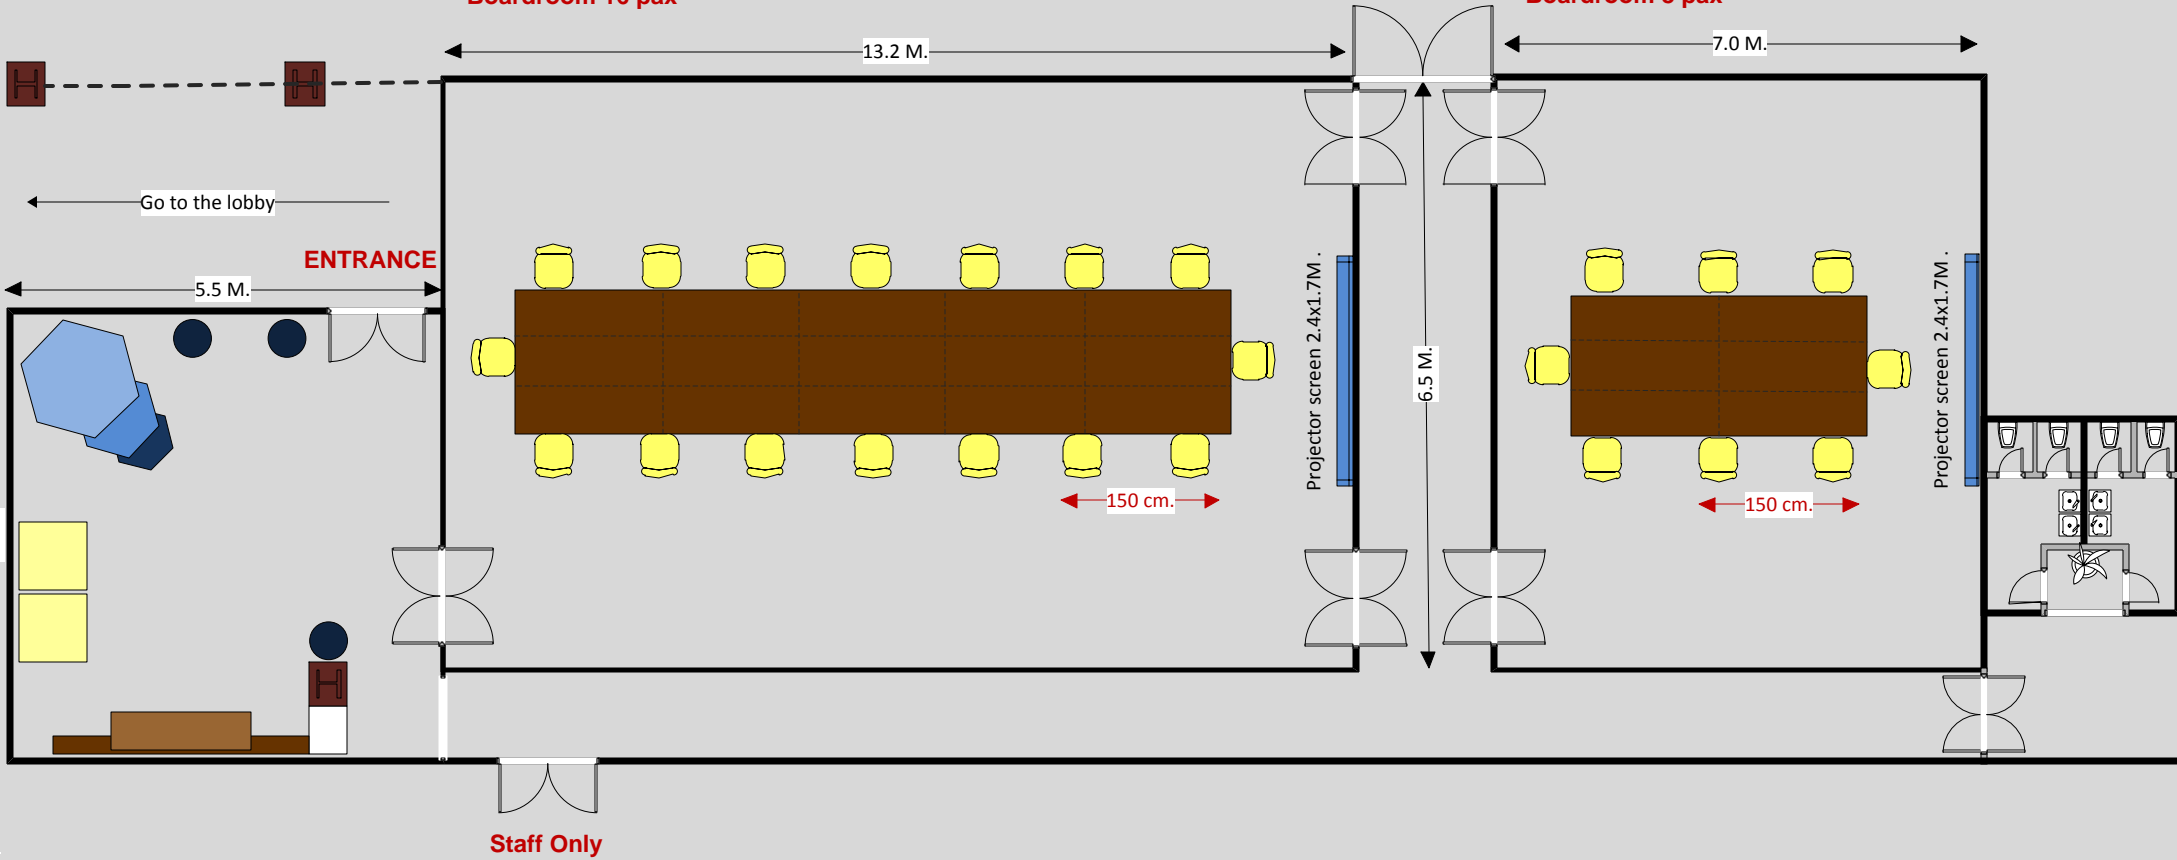

Promthep1 meeting room
Boardroom 16 pax

Promthep2 meeting room
Boardroom 8 pax

Promthep1 meeting room
Classroom 18 pax

Promthep2 meeting room
Classroom 9 pax

THE NAI HARN
PHUKET

Promthep1 meeting room
Theatre 28 pax

Promthep2 meeting room
Theatre 12 pax

Staff Only

THE NAI HARN
PHUKET

Promthep1 meeting room
Round Table 16 pax

Promthep2 meeting room
Round Table 8 pax

THE NAI HARN
PHUKET

Promthep1 meeting room
Cluster 12 pax

Promthep2 meeting room
Cluster 6 pax

THE NAI HARN
PHUKET

Promthep1 meeting room
U - Shape 15 pax

Promthep2 meeting room
U - Shape 8 pax

THE NAI HARN
PHUKET

Promthep1 meeting room
Cocktail 32 pax

Promthep2 meeting room
Cocktail 12 pax