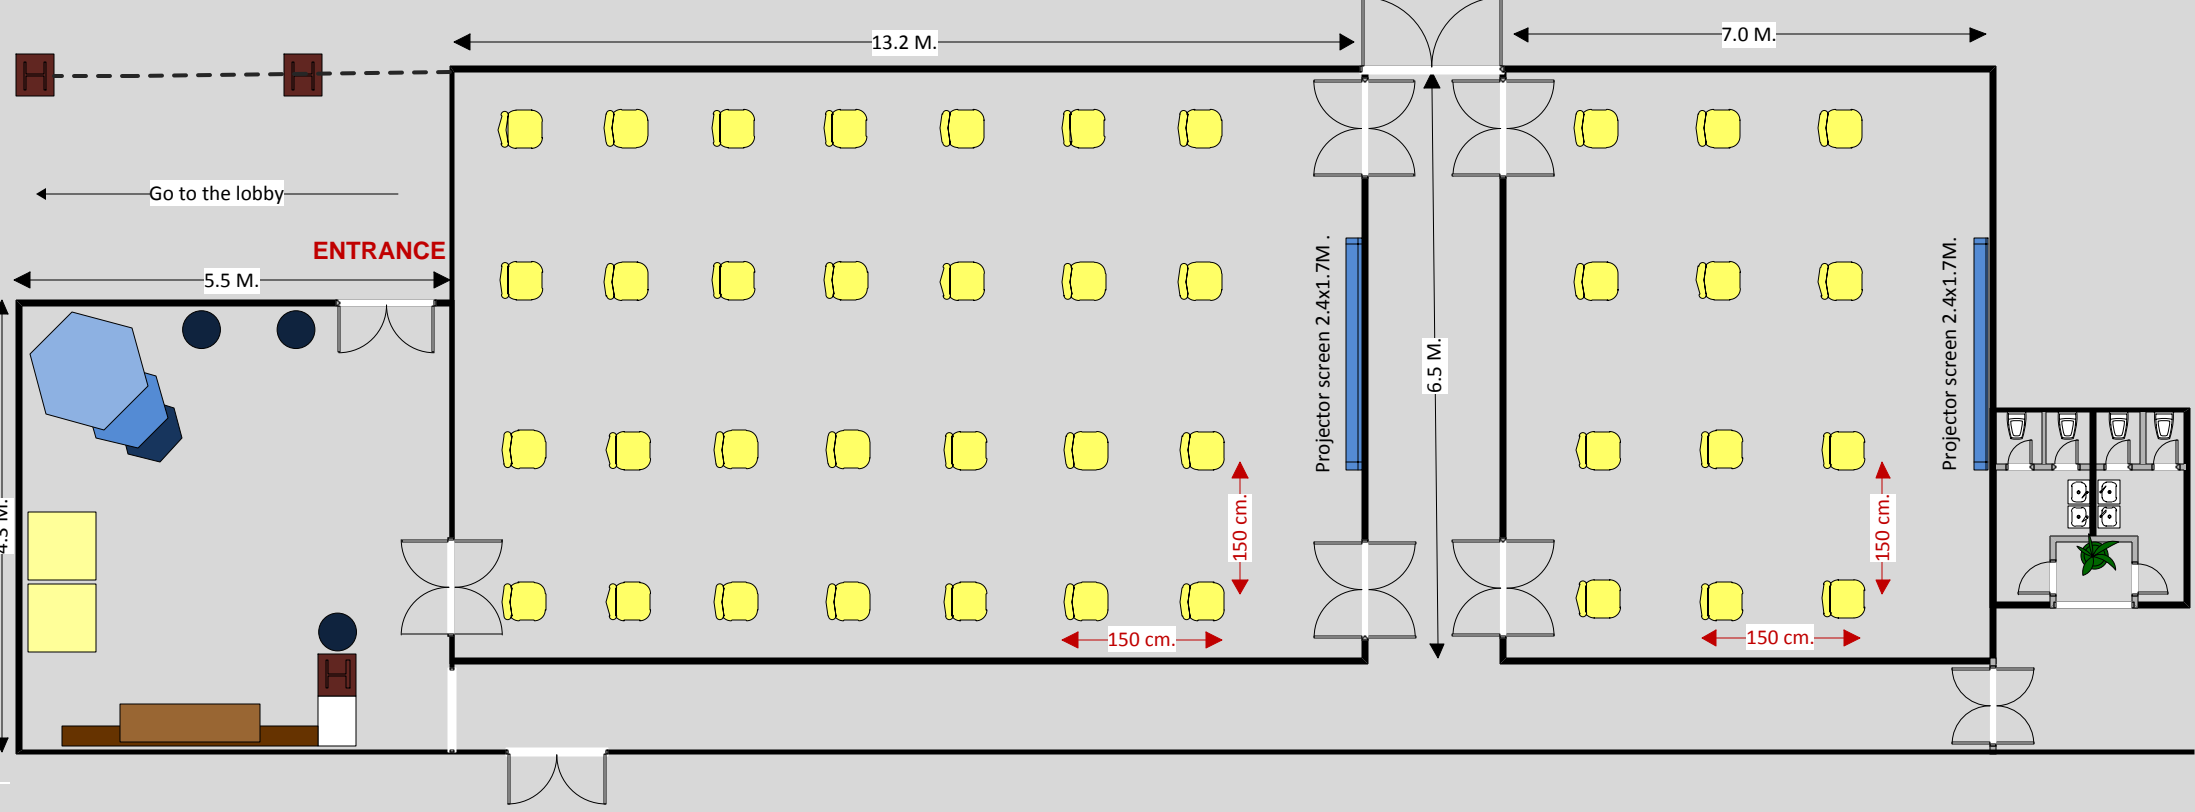

Promthep1 meeting room
Boardroom 16 pax

Promthep2 meeting room
Boardroom 8 pax

Promthep1 meeting room
Classroom 18 pax

Promthep2 meeting room
Classroom 9 pax

THE NAI HARN
PHUKET

Promthep1 meeting room
Theatre 28 pax

Promthep2 meeting room
Theatre 12 pax

Staff Only

THE NAI HARN
PHUKET

Promthep1 meeting room
Round Table 16 pax

Promthep2 meeting room
Round Table 8 pax

THE NAI HARN
PHUKET

Promthep1 meeting room
Cluster 12 pax

Promthep2 meeting room
Cluster 6 pax

THE NAI HARN
PHUKET

Promthep1 meeting room
U - Shape 15 pax

Promthep2 meeting room
U - Shape 8 pax

THE NAI HARN
PHUKET

Promthep1 meeting room
Cocktail 32 pax

Promthep2 meeting room
Cocktail 12 pax