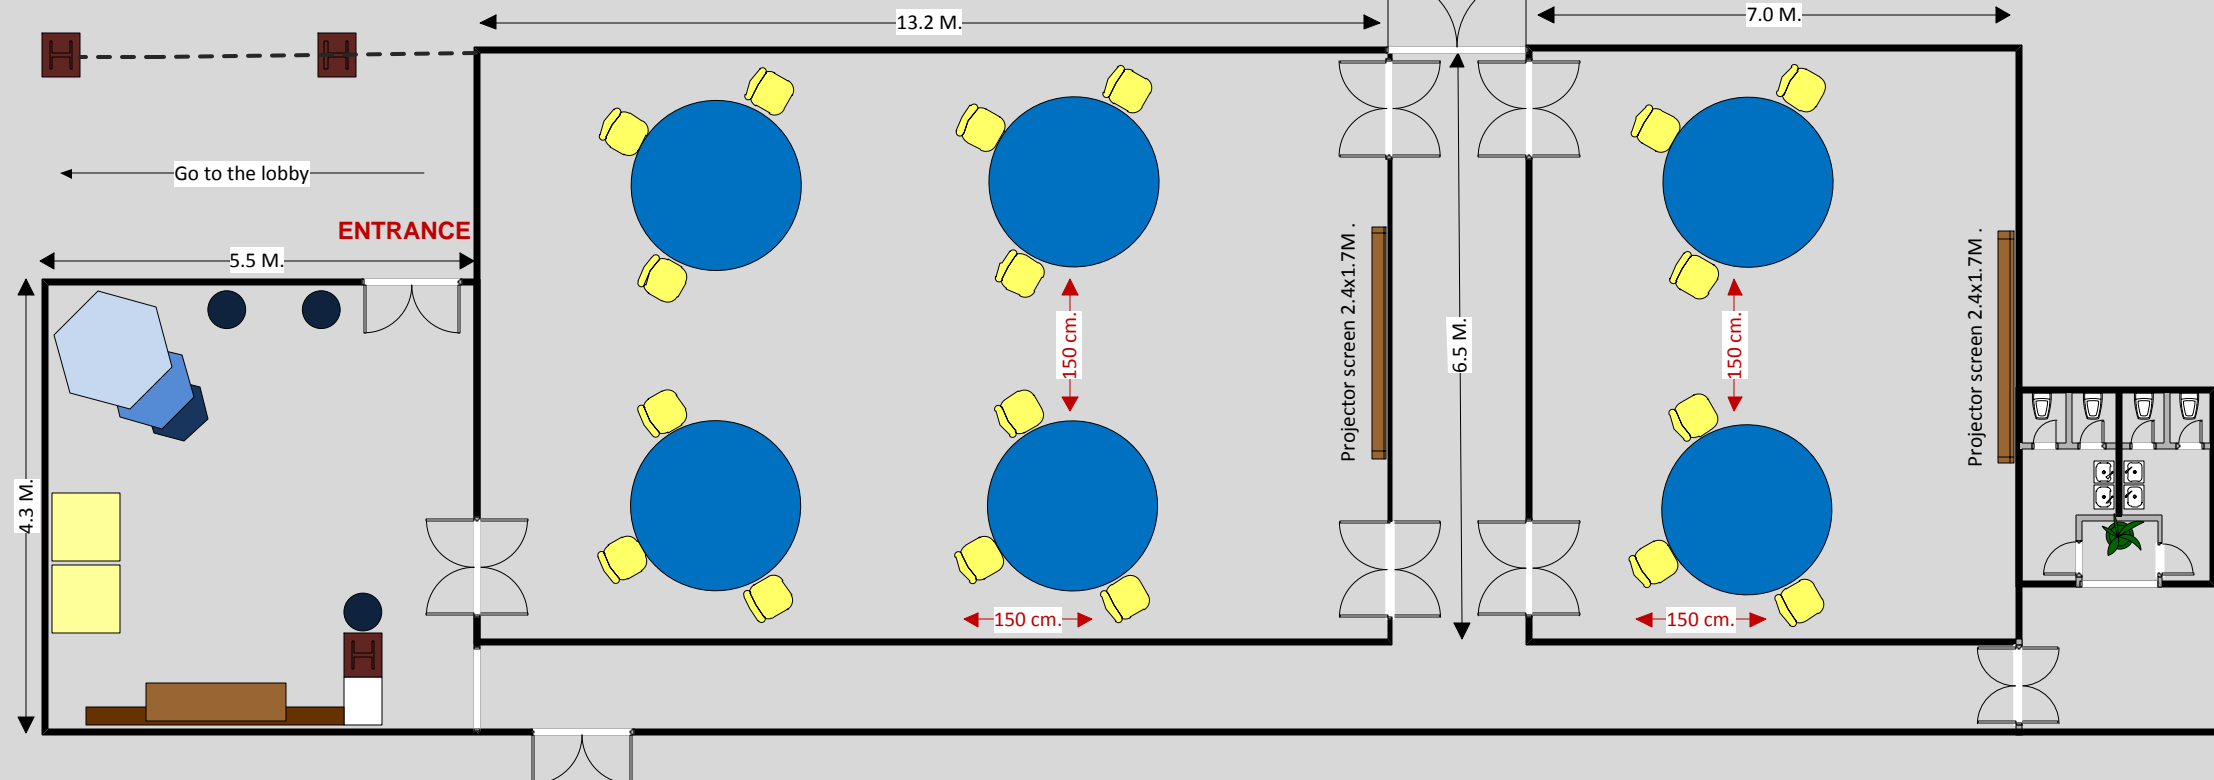

Promthep2 meeting room
Theatre 12 pax

Staff Only

THE NAI HARN
PHUKET

Promthep1 meeting room
Round Table 16 pax

Promthep2 meeting room
Round Table 8 pax

THE NAI HARN
PHUKET

Promthep1 meeting room
Cluster 12 pax

Promthep2 meeting room
Cluster 6 pax

THE NAI HARN
PHUKET

Promthep1 meeting room
U - Shape 15 pax

Promthep2 meeting room
U - Shape 8 pax

THE NAI HARN
PHUKET

Promthep1 meeting room
Cocktail 32 pax

Promthep2 meeting room
Cocktail 12 pax