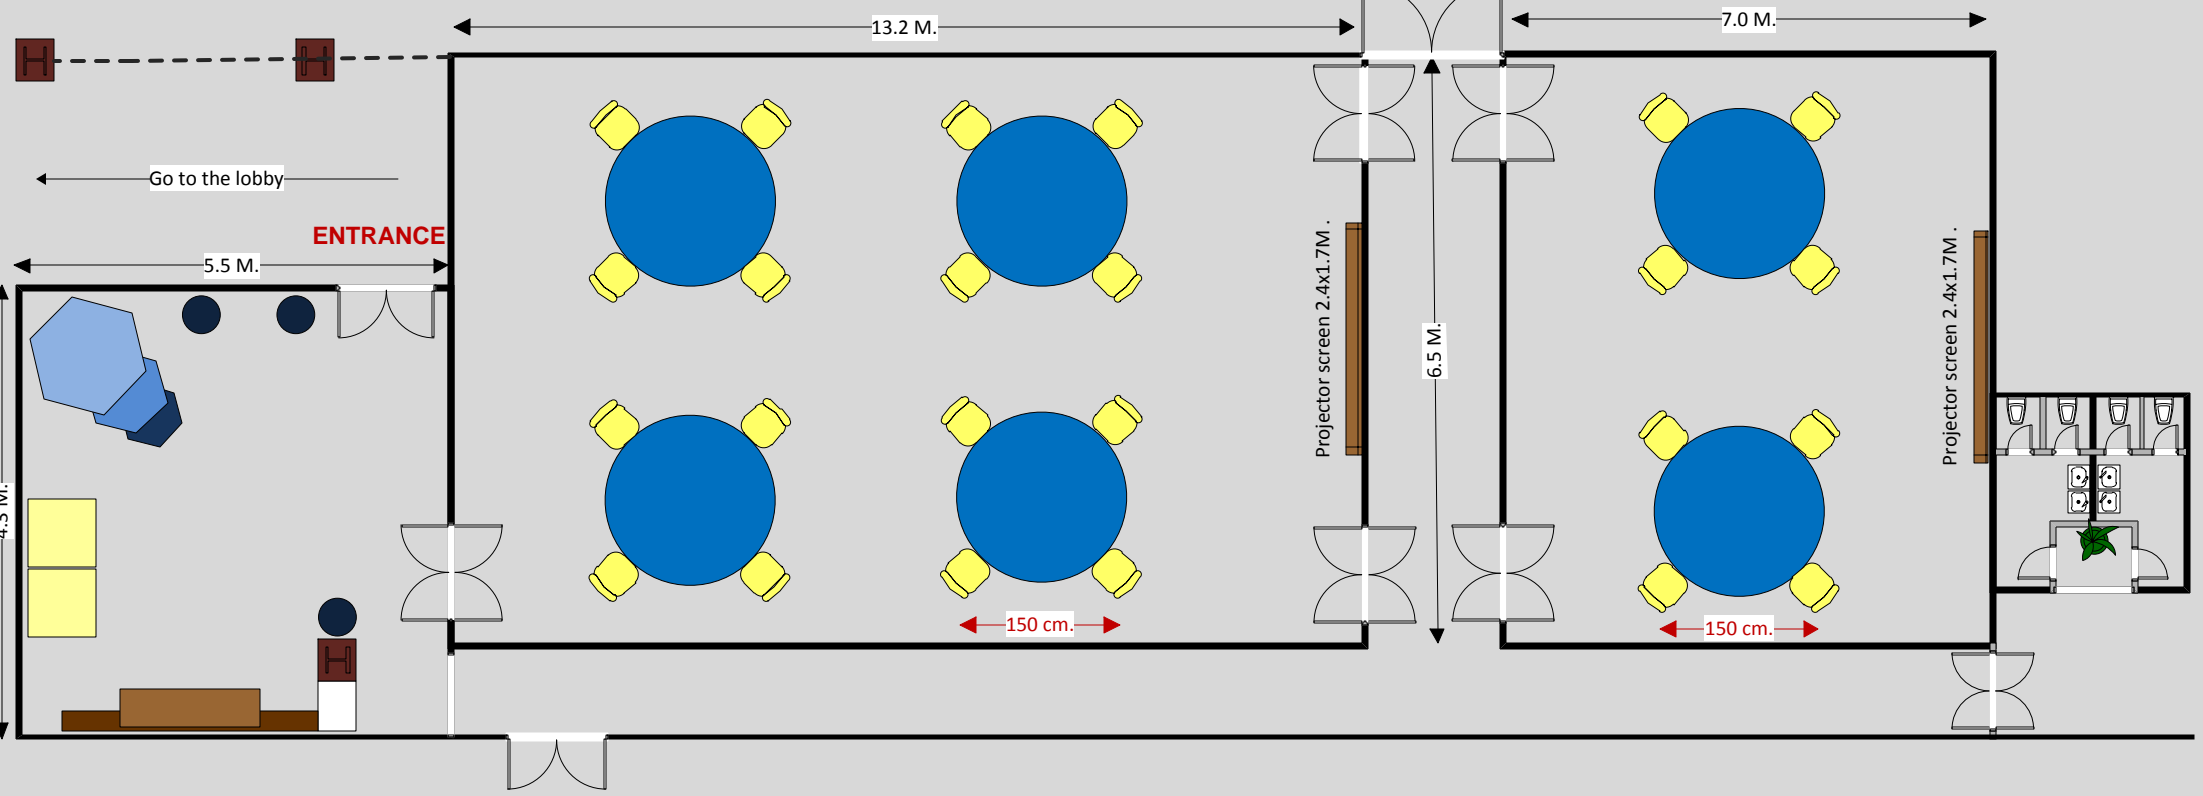

Promthep2 meeting room
Theatre 12 pax

Staff Only

THE NAI HARN
PHUKET

Promthep1 meeting room
Round Table 16 pax

Promthep2 meeting room
Round Table 8 pax

THE NAI HARN
PHUKET

Promthep1 meeting room
Cluster 12 pax

Promthep2 meeting room
Cluster 6 pax

THE NAI HARN
PHUKET

Promthep1 meeting room
U - Shape 15 pax

Promthep2 meeting room
U - Shape 8 pax

THE NAI HARN
PHUKET

Promthep1 meeting room
Cocktail 32 pax

Promthep2 meeting room
Cocktail 12 pax