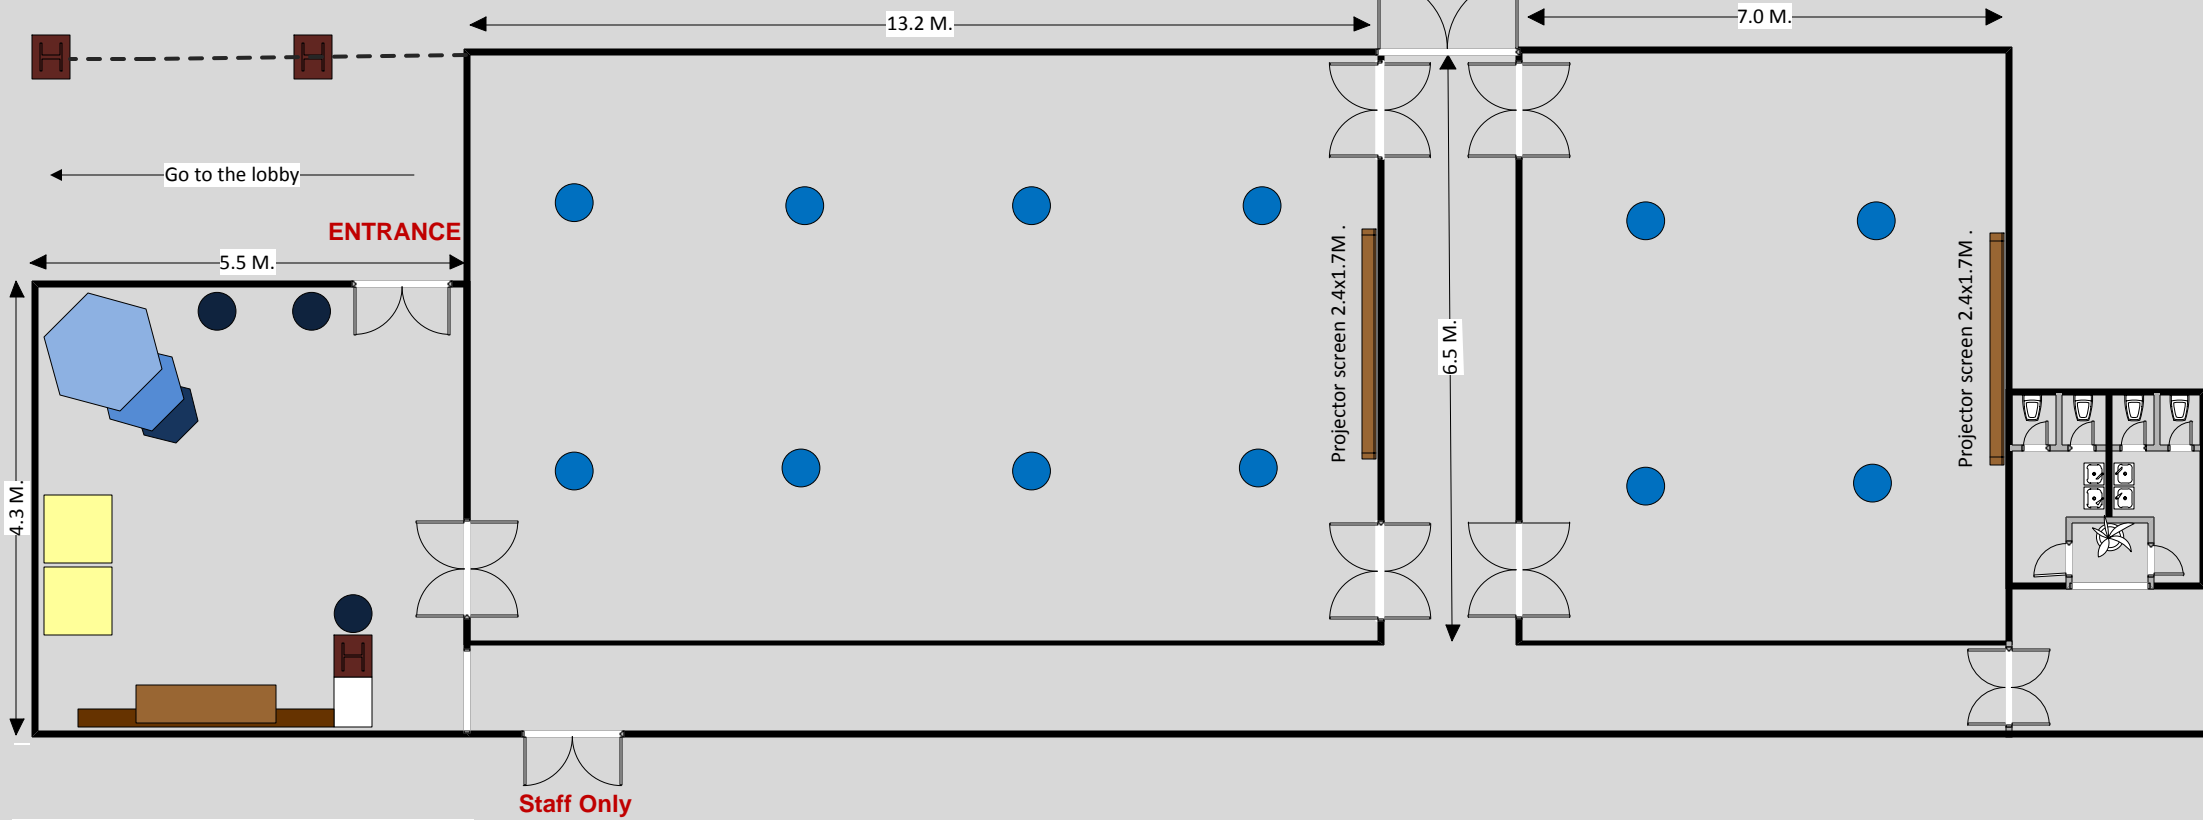

Promthep2 meeting room
Cluster 6 pax

THE NAI HARN
PHUKET

Promthep1 meeting room
U - Shape 15 pax

Promthep2 meeting room
U - Shape 8 pax

THE NAI HARN
PHUKET

Promthep1 meeting room
Cocktail 32 pax

Promthep2 meeting room
Cocktail 12 pax