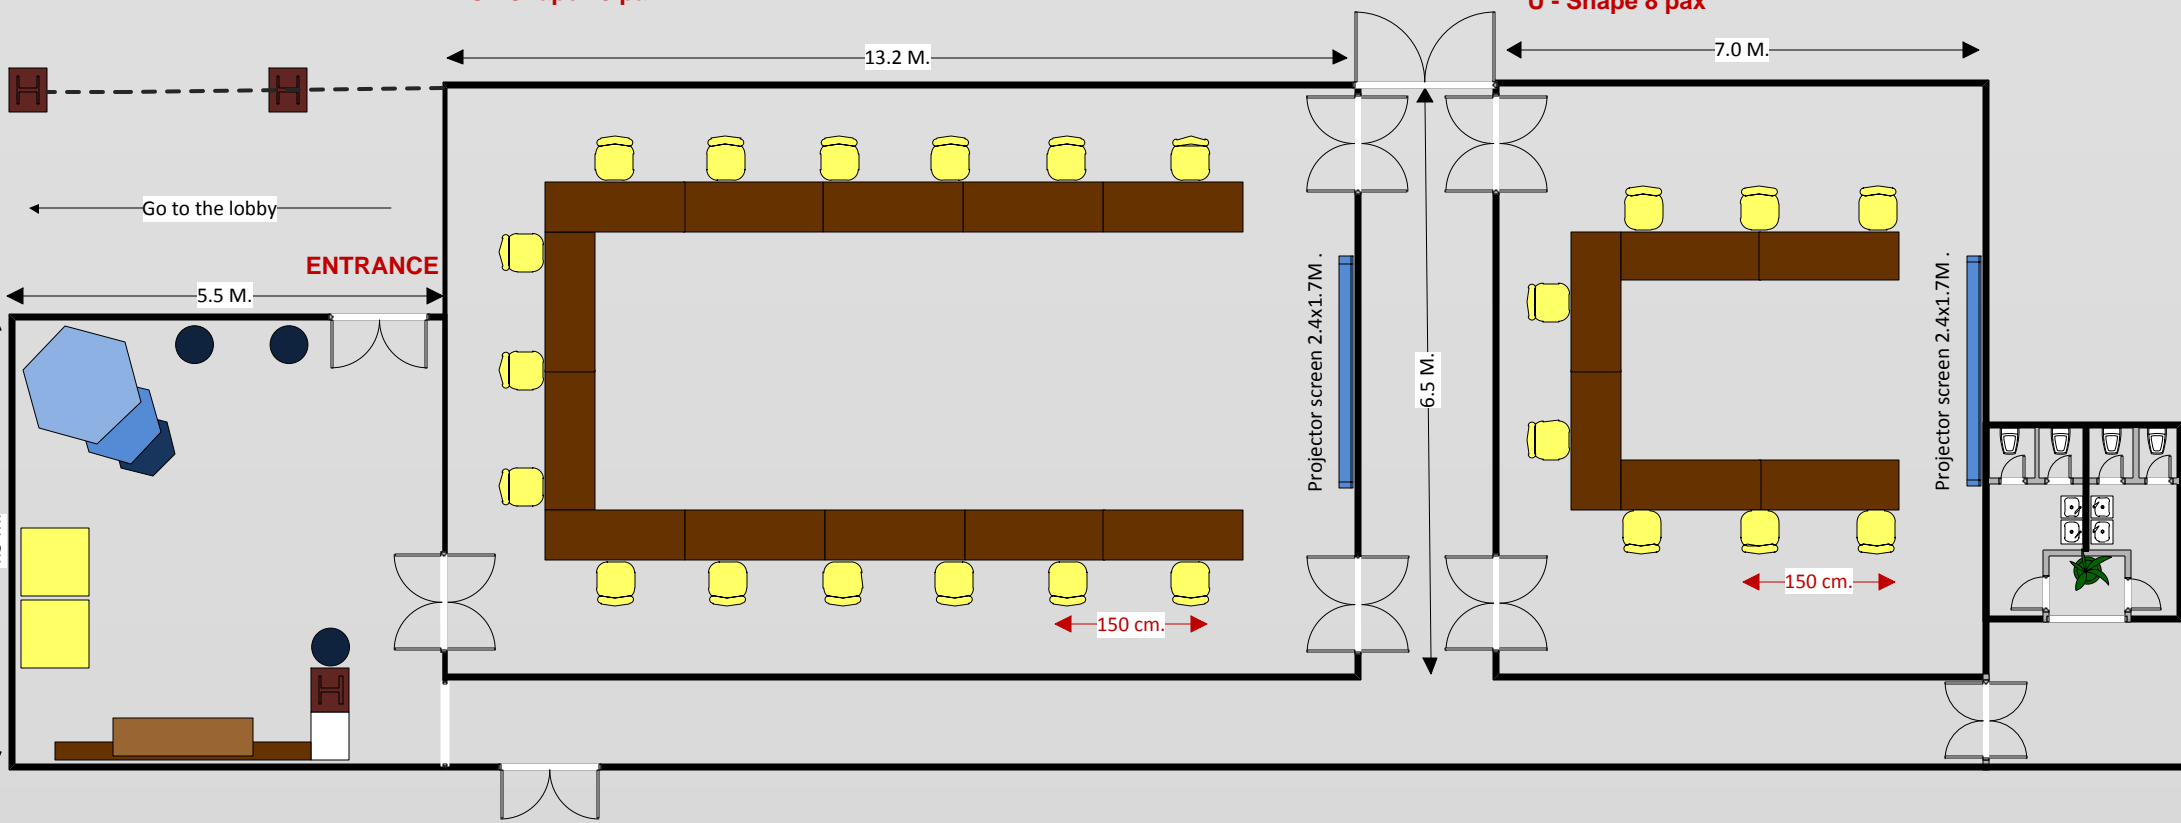

Promthep2 meeting room
Cluster 6 pax

THE NAI HARN
PHUKET

Promthep1 meeting room
U - Shape 15 pax

Promthep2 meeting room
U - Shape 8 pax

THE NAI HARN
PHUKET

Promthep1 meeting room
Cocktail 32 pax

Promthep2 meeting room
Cocktail 12 pax