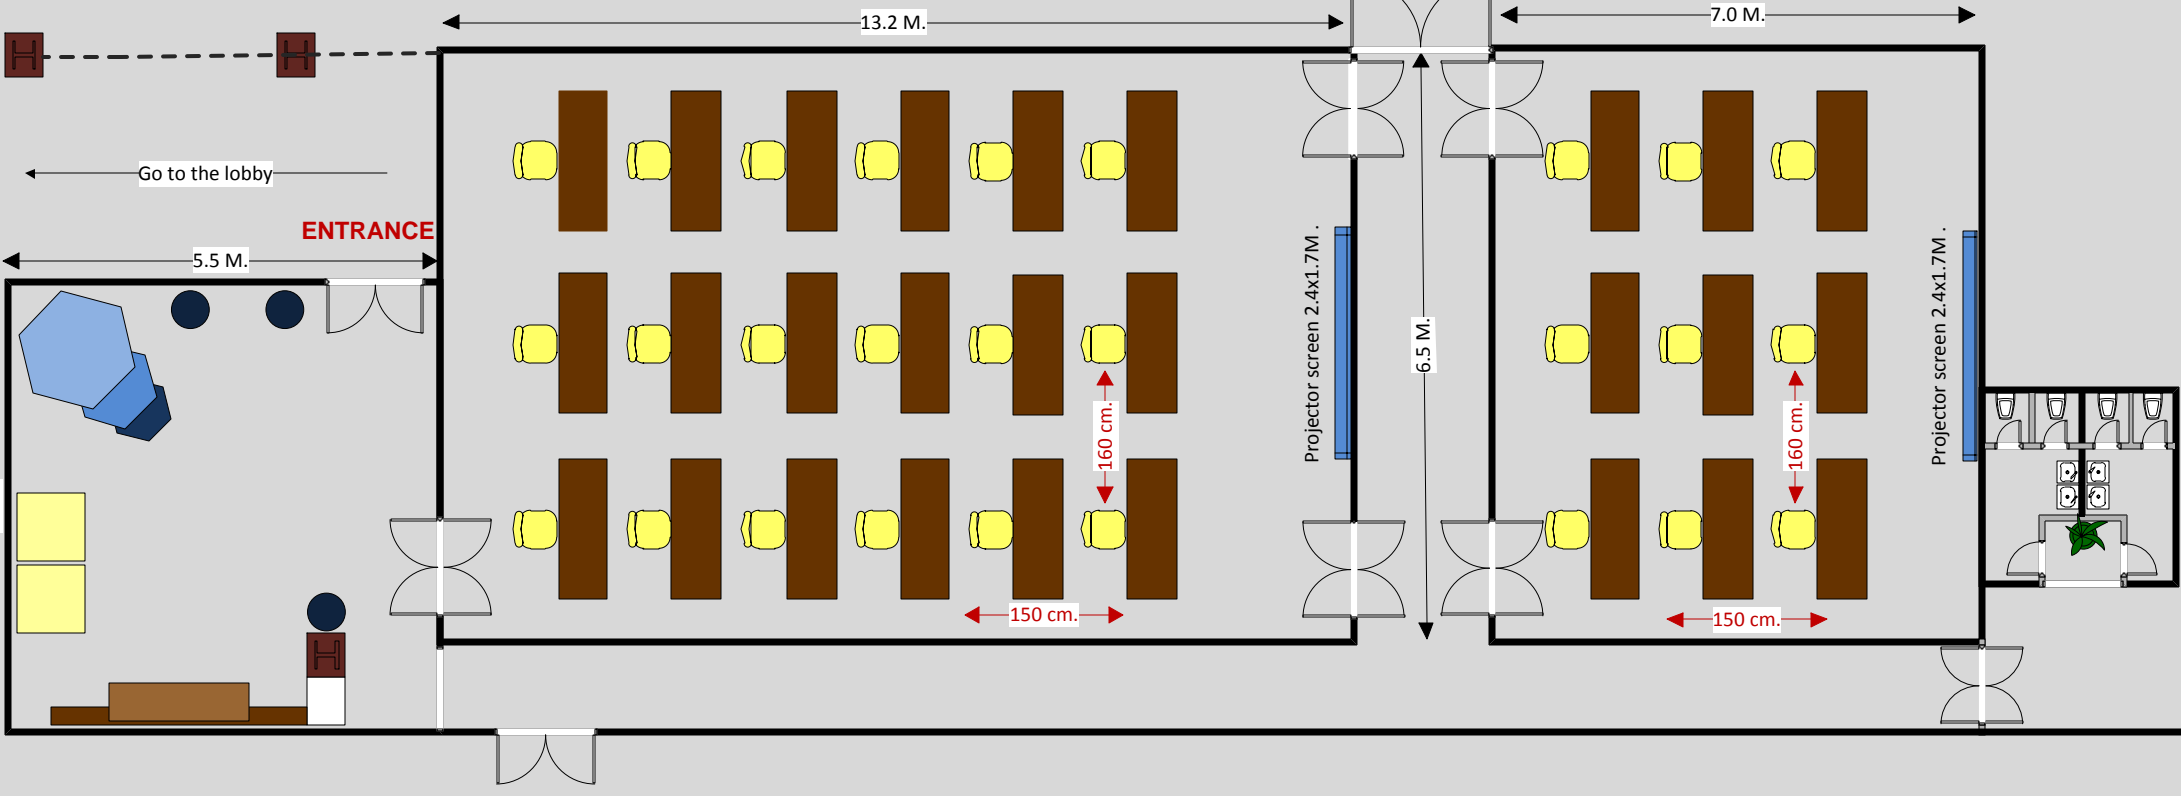

Promthep1 meeting room
Boardroom 16 pax

Promthep2 meeting room
Boardroom 8 pax

Promthep1 meeting room
Classroom 18 pax

Promthep2 meeting room
Classroom 9 pax

THE NAI HARN
PHUKET

Promthep1 meeting room
Theatre 28 pax

Promthep2 meeting room
Theatre 12 pax

Staff Only

THE NAI HARN
PHUKET

Promthep1 meeting room
Round Table 16 pax

Promthep2 meeting room
Round Table 8 pax

THE NAI HARN
PHUKET

Promthep1 meeting room
Cluster 12 pax

Promthep2 meeting room
Cluster 6 pax

THE NAI HARN
PHUKET

Promthep1 meeting room
U - Shape 15 pax

Promthep2 meeting room
U - Shape 8 pax

THE NAI HARN
PHUKET

Promthep1 meeting room
Cocktail 32 pax

Promthep2 meeting room
Cocktail 12 pax